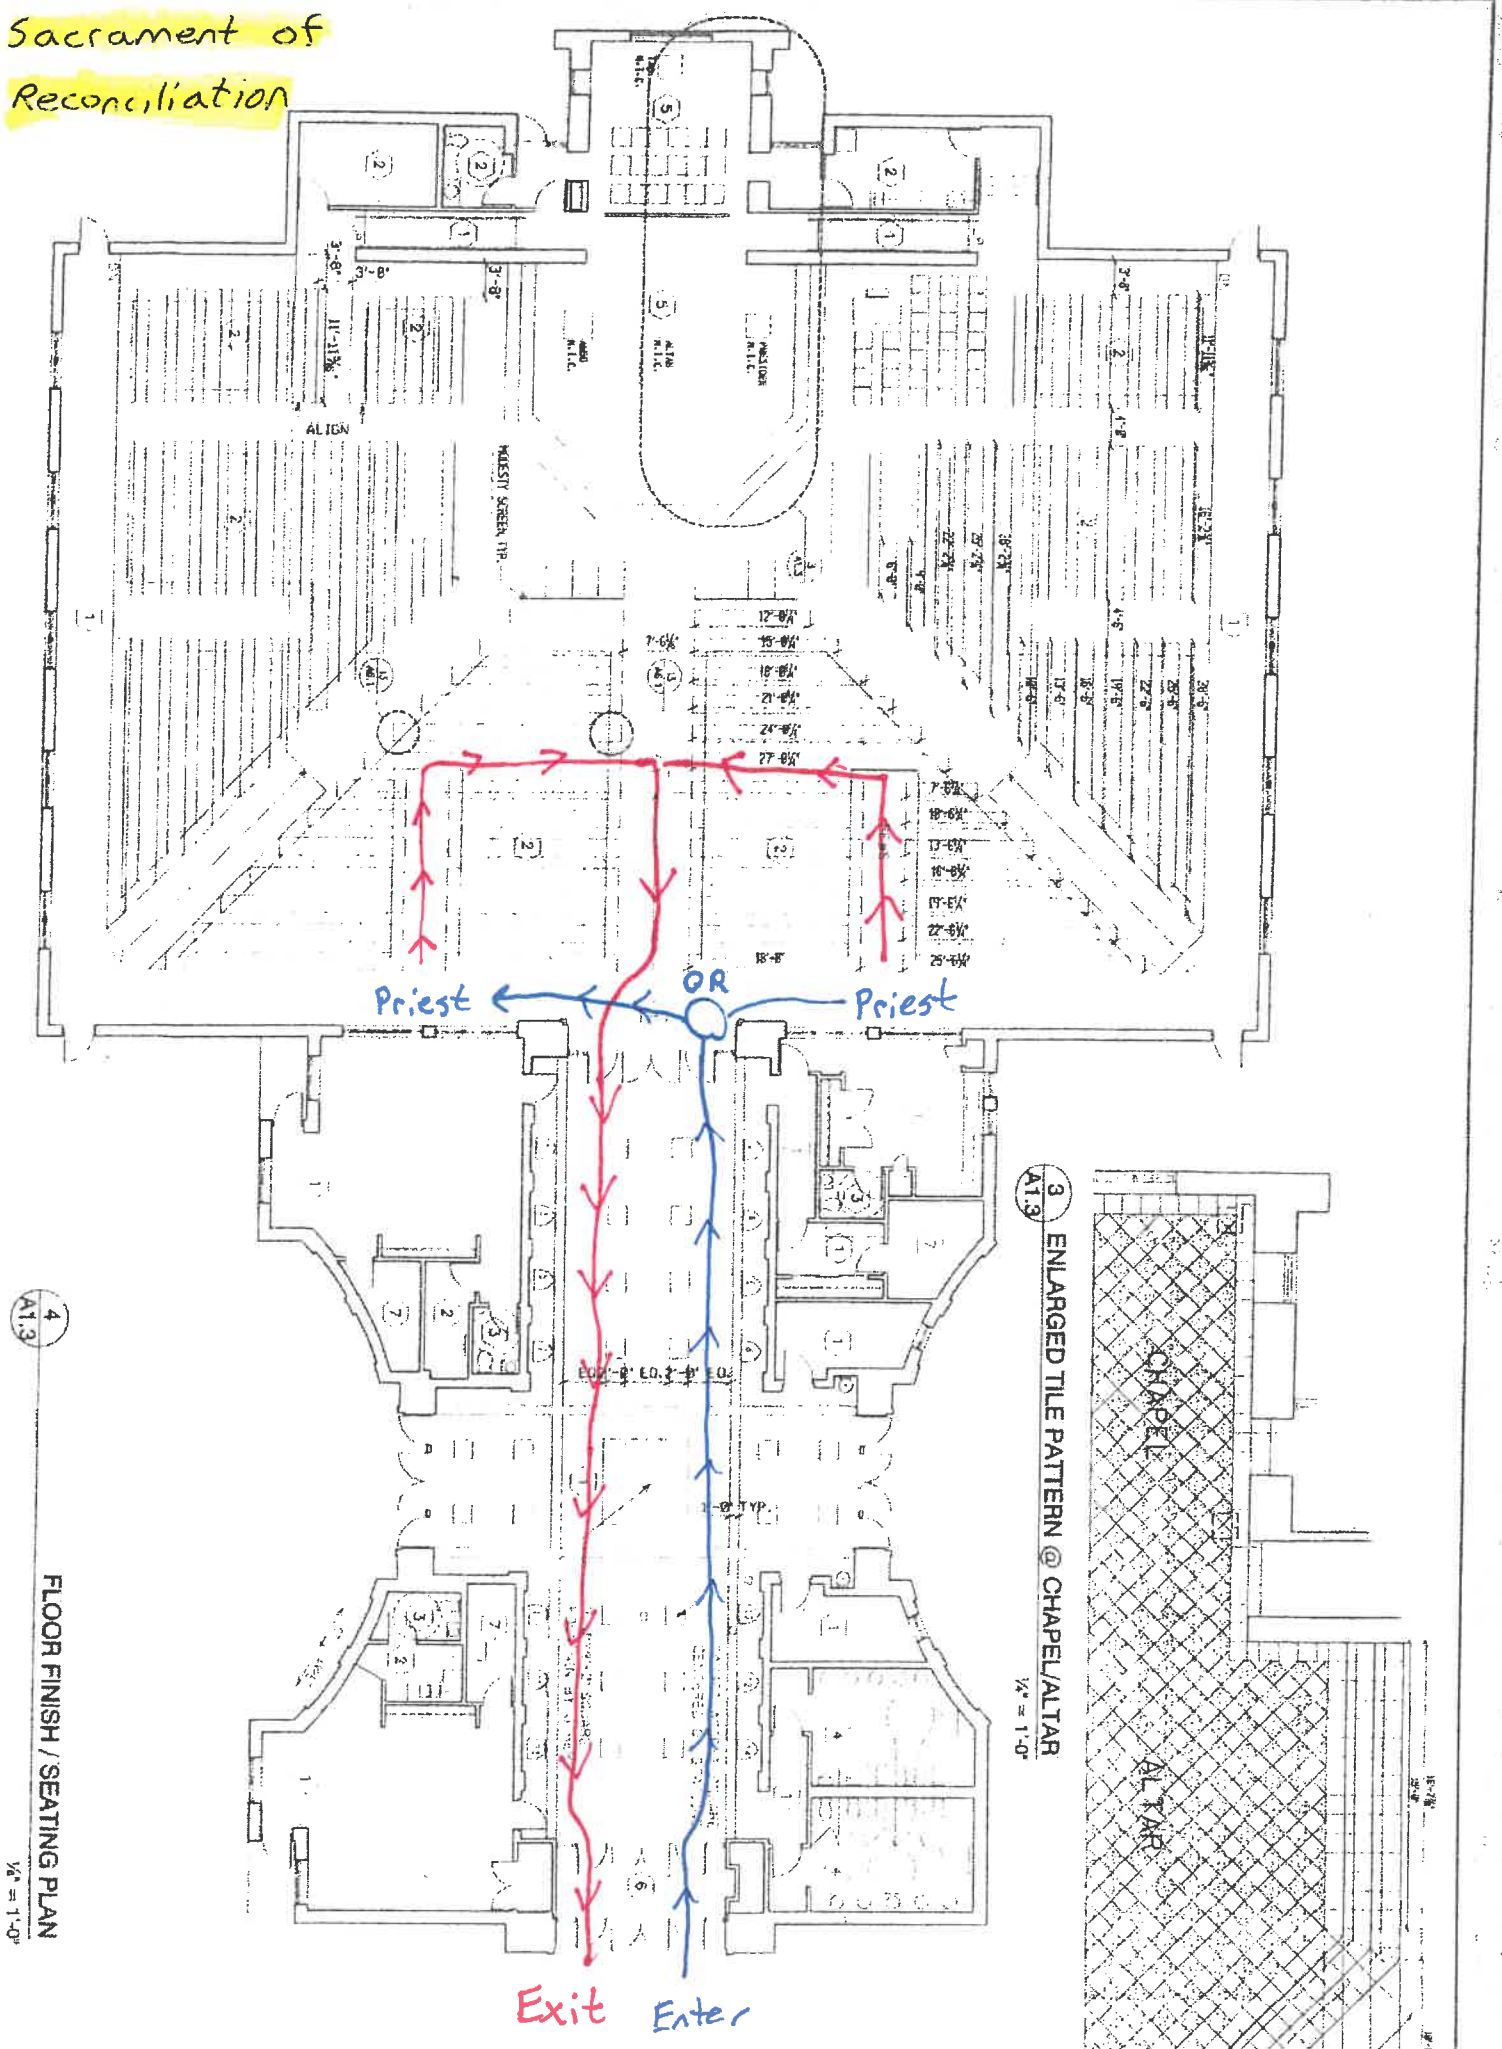

Sacrament of Reconciliation

Priest ←

→ Priest

OR

Exit Enter

3 ENLARGED TILE PATTERN @ CHAPEL/ALTAR
1/4" = 1'-0"

4
A1.3

FLOOR FINISH / SEATING PLAN
1/2" = 1'-0"